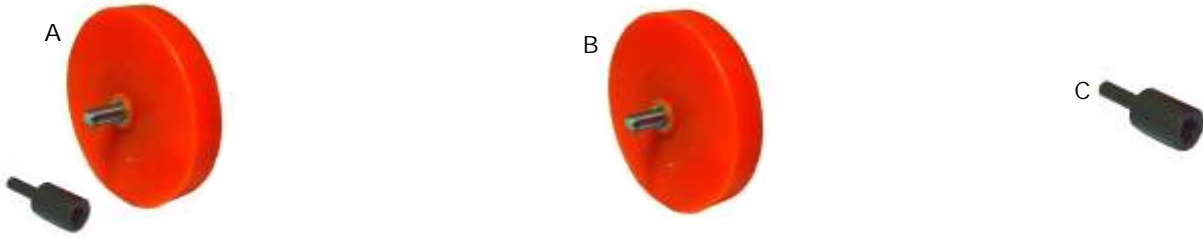

BRUSHES - HAND

NO.	PART NO.	DESCRIPTION.	SIZE.
A	GS523	Brush Wire GP Hand	4 Row
B	GS528	Brush Cleaning & Application	35mm
C	GS529	Acid Brush	10mm

BRUSHES - MBX MONTI BRUSH

MAX RPM
4000

A SMOOTH REMOVAL WITHIN SECONDS

- Removes paint and rust with a sand blasting effect
- Removes undercoatings, sealers and gaskets
- Conditions metal surfaces to promote adhesion
- Cleans welded seams
- Does not create heat - reduces material distortion
- Does not tear thin or sharp edges
- Does not change contour shape
- No brush clogging
- Size 100mm x 25mm width

AN IDEAL ADAPTABILITY DUE TO FLEXIBILITY OF HIGH EFFICIENT BRUSH BRANDS

A FIRST CLASS METALLIC CLEAN SURFACE

NO.	PART NO.	DESCRIPTION.	PKT.
A	MBXKIT	Monti Brush Kit	1
B	MBXRBC	Monti Brush Coarse (Black)	1 / 10
C	MBXRBM	Monti Brush Medium (Blue)	1 / 10
D	MBXRBF	Monti Brush Fine (Green)	1 / 10
E	MBXRA	Monti Brush Replacement Arbour	1
F	MBXRBE	Monti Brush Eraser Wheel	1 / 10

GENERAL

BRUSHES - ERASER WHEELS

NO.	PART NO.	DESCRIPTION.	PKT.
A	17900	Autobody Eraser Wheel With Arbour Kit	
B	17910	Autobody Eraser Wheel	1
C	17915	Replacement Arbour Suits 17910	1

BRUSHES - RUPES BRUSH SETS