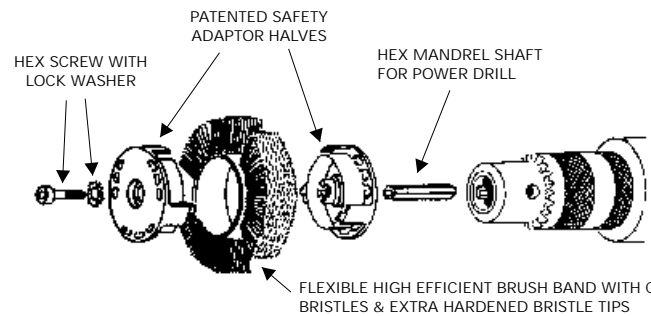

BRUSHES - HAND

NO.	PART NO.	DESCRIPTION.	SIZE.
A	GS523	Brush Wire GP Hand	4 Row
B	GS528	Brush Cleaning & Application	35mm
C	GS529	Acid Brush	10mm

BRUSHES - MBX MONTI BRUSH

MAX RPM
4000

- Removes paint and rust with a sand blasting effect
- Removes undercoatings, sealers and gaskets
- Conditions metal surfaces to promote adhesion
- Cleans welded seams
- Does not create heat - reduces material distortion
- Does not tear thin or sharp edges
- Does not change contour shape
- No brush clogging
- Size 100mm x 25mm width

NO.	PART NO.	DESCRIPTION.	PKT.
A	MBXKIT	Monti Brush Kit	1
B	MBXRBC	Monti Brush Coarse (Black)	1 / 10
C	MBXRBM	Monti Brush Medium (Blue)	1 / 10
D	MBXRBF	Monti Brush Fine (Green)	1 / 10
E	MBXRA	Monti Brush Replacement Arbour	1
F	MBXRBE	Monti Brush Eraser Wheel	1 / 10