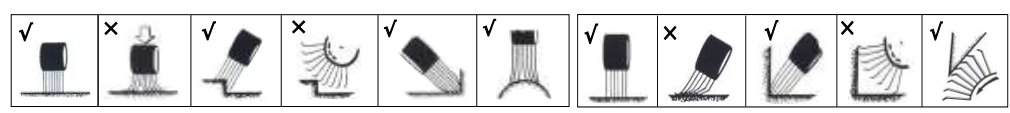

NO.	PART NO.	DESCRIPTION.	PKT.
A	MBXKIT	Monti Brush Kit	1
B	MBXRBC	Monti Brush Coarse (Black)	1 / 10
C	MBXRBM	Monti Brush Medium (Blue)	1 / 10
D	MBXRBF	Monti Brush Fine (Green)	1 / 10
E	MBXRA	Monti Brush Replacement Arbour	1
F	MBXRBE	Monti Brush Eraser Wheel	1 / 10