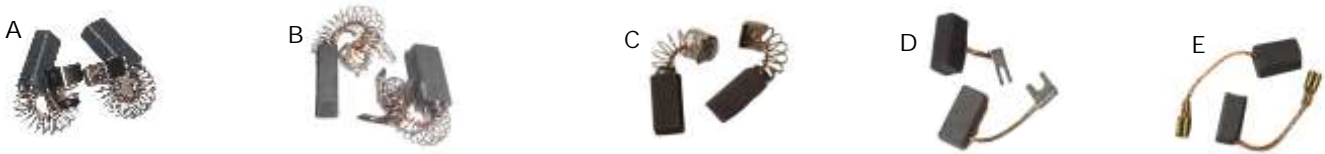

- Removes paint and rust with a sand blasting effect
- Removes undercoatings, sealers and gaskets
- Conditions metal surfaces to promote adhesion
- Cleans welded seams
- Does not create heat - reduces material distortion
- Does not tear thin or sharp edges
- Does not change contour shape
- No brush clogging
- Size 100mm x 25mm width

AN IDEAL ADAPTABILITY DUE TO FLEXIBILITY OF HIGH EFFICIENT BRUSH BRANDS

A FIRST CLASS METALLIC CLEAN SURFACE

NO.	PART NO.	DESCRIPTION.	PKT.
A	MBXKIT	Monti Brush Kit	1
B	MBXRBC	Monti Brush Coarse (Black)	1 / 10
C	MBXRBM	Monti Brush Medium (Blue)	1 / 10
D	MBXRBF	Monti Brush Fine (Green)	1 / 10
E	MBXRA	Monti Brush Replacement Arbour	1
F	MBXRBE	Monti Brush Eraser Wheel	1 / 10

GENERAL

BRUSHES - ERASER WHEELS

NO.	PART NO.	DESCRIPTION.	PKT.
A	17900	Autobody Eraser Wheel With Arbour Kit	
B	17910	Autobody Eraser Wheel	1
C	17915	Replacement Arbour Suits 17910	1

BRUSHES - RUPES BRUSH SETS