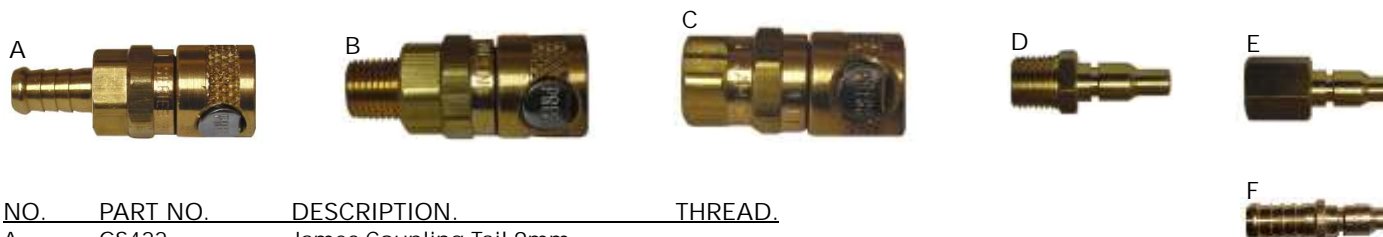

AIR FITTINGS

NO.	PART NO.	DESCRIPTION.	THREAD.
A	GS412	Euro Coupling Tail 9mm	
B	GS413	Euro Coupling Male	1/4" BSP
C	GS414	Euro Coupling Female	1/4" BSP
D	GS415	Euro Adaptor Male	1/4" BSP
E	GS416	Euro Adaptor Female	1/4" BSP
F	GS450	Euro 10mm Hose Adaptor	

AIR FITTINGS

NO.	PART NO.	DESCRIPTION.	THREAD.
A	GS417	High Flo Coupling Tail 9mm	
B	GS418	High Flo Coupling Male	1/4" BSP
C	GS419	High Flo Coupling Female	1/4" BSP
D	GS420	High Flo Adaptor Male	1/4" BSP
E	GS421	High Flo Adaptor Female	1/4" BSP
F	GS451	High Flo 10mm Hose Adaptor	

AIR FITTINGS

NO.	PART NO.	DESCRIPTION.	THREAD.
A	GS422	Jamec Coupling Tail 9mm	
B	GS423	Jamec Coupling Male	1/4" BSP
C	GS424	Jamec Coupling Female	1/4" BSP
D	GS425	Jamec Adaptor Male	1/4" BSP
E	GS426	Jamec Adaptor Female	1/4" BSP
F	GS452	Jamec 10mm Hose Adaptor	