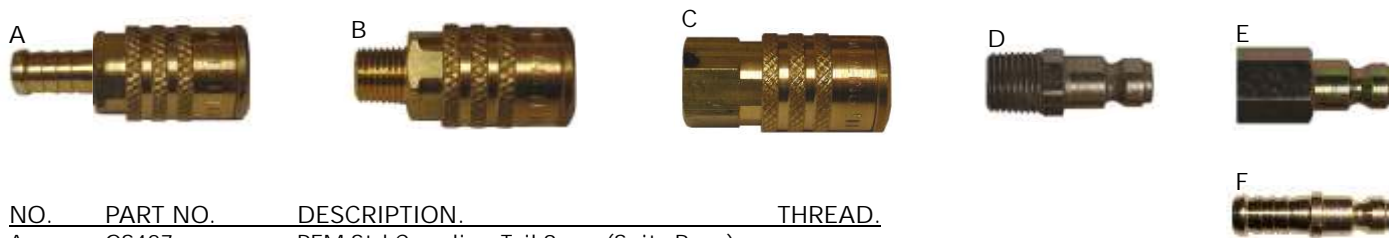

AIR FITTINGS

NO.	PART NO.	DESCRIPTION.	THREAD.
A	GS412	Euro Coupling Tail 9mm	
B	GS413	Euro Coupling Male	1/4" BSP
C	GS414	Euro Coupling Female	1/4" BSP
D	GS415	Euro Adaptor Male	1/4" BSP
E	GS416	Euro Adaptor Female	1/4" BSP
F	GS450	Euro 10mm Hose Adaptor	

AIR FITTINGS

NO.	PART NO.	DESCRIPTION.	THREAD.
A	GS417	High Flo Coupling Tail 9mm	
B	GS418	High Flo Coupling Male	1/4" BSP
C	GS419	High Flo Coupling Female	1/4" BSP
D	GS420	High Flo Adaptor Male	1/4" BSP
E	GS421	High Flo Adaptor Female	1/4" BSP
F	GS451	High Flo 10mm Hose Adaptor	

AIR FITTINGS

NO.	PART NO.	DESCRIPTION.	THREAD.
A	GS422	Jamec Coupling Tail 9mm	
B	GS423	Jamec Coupling Male	1/4" BSP
C	GS424	Jamec Coupling Female	1/4" BSP
D	GS425	Jamec Adaptor Male	1/4" BSP
E	GS426	Jamec Adaptor Female	1/4" BSP
F	GS452	Jamec 10mm Hose Adaptor	

AIR FITTINGS

NO.	PART NO.	DESCRIPTION.	THREAD.
A	GS427	PEM Std Coupling Tail 9mm (Suits Ryco)	
B	GS428	PEM Std Coupling Male (Suits Ryco)	1/4" BSP
C	GS429	PEM Std Coupling Female (Suits Ryco)	1/4" BSP
D	GS430	PEM Std Adaptor Male (Suits Ryco)	1/4" BSP
E	GS431	PEM Std Adaptor Female (Suits Ryco)	1/4" BSP
F	GS453	PEM Std 10mm Hose Adaptor	