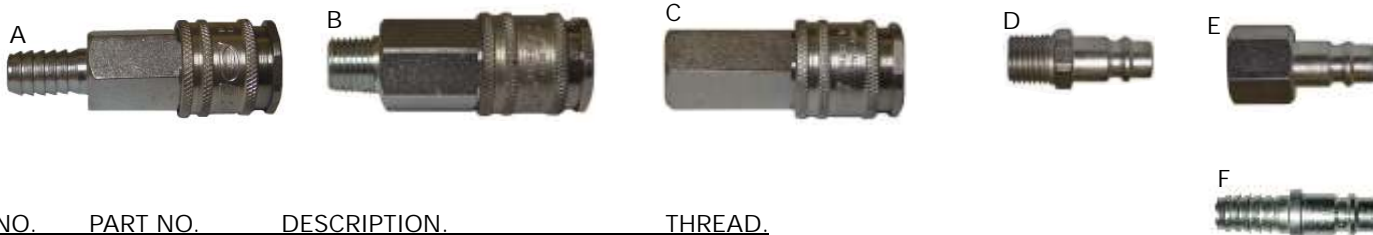

AIR FITTINGS

NO.	PART NO.	DESCRIPTION.	THREAD.
A	GS412	Euro Coupling Tail 9mm	
B	GS413	Euro Coupling Male	1/4" BSP
C	GS414	Euro Coupling Female	1/4" BSP
D	GS415	Euro Adaptor Male	1/4" BSP
E	GS416	Euro Adaptor Female	1/4" BSP
F	GS450	Euro 10mm Hose Adaptor	

AIR FITTINGS

NO.	PART NO.	DESCRIPTION.	THREAD.
A	GS417	High Flo Coupling Tail 9mm	
B	GS418	High Flo Coupling Male	1/4" BSP
C	GS419	High Flo Coupling Female	1/4" BSP
D	GS420	High Flo Adaptor Male	1/4" BSP
E	GS421	High Flo Adaptor Female	1/4" BSP
F	GS451	High Flo 10mm Hose Adaptor	

AIR FITTINGS

NO.	PART NO.	DESCRIPTION.	THREAD.
A	GS422	Jamec Coupling Tail 9mm	
B	GS423	Jamec Coupling Male	1/4" BSP
C	GS424	Jamec Coupling Female	1/4" BSP
D	GS425	Jamec Adaptor Male	1/4" BSP
E	GS426	Jamec Adaptor Female	1/4" BSP
F	GS452	Jamec 10mm Hose Adaptor	